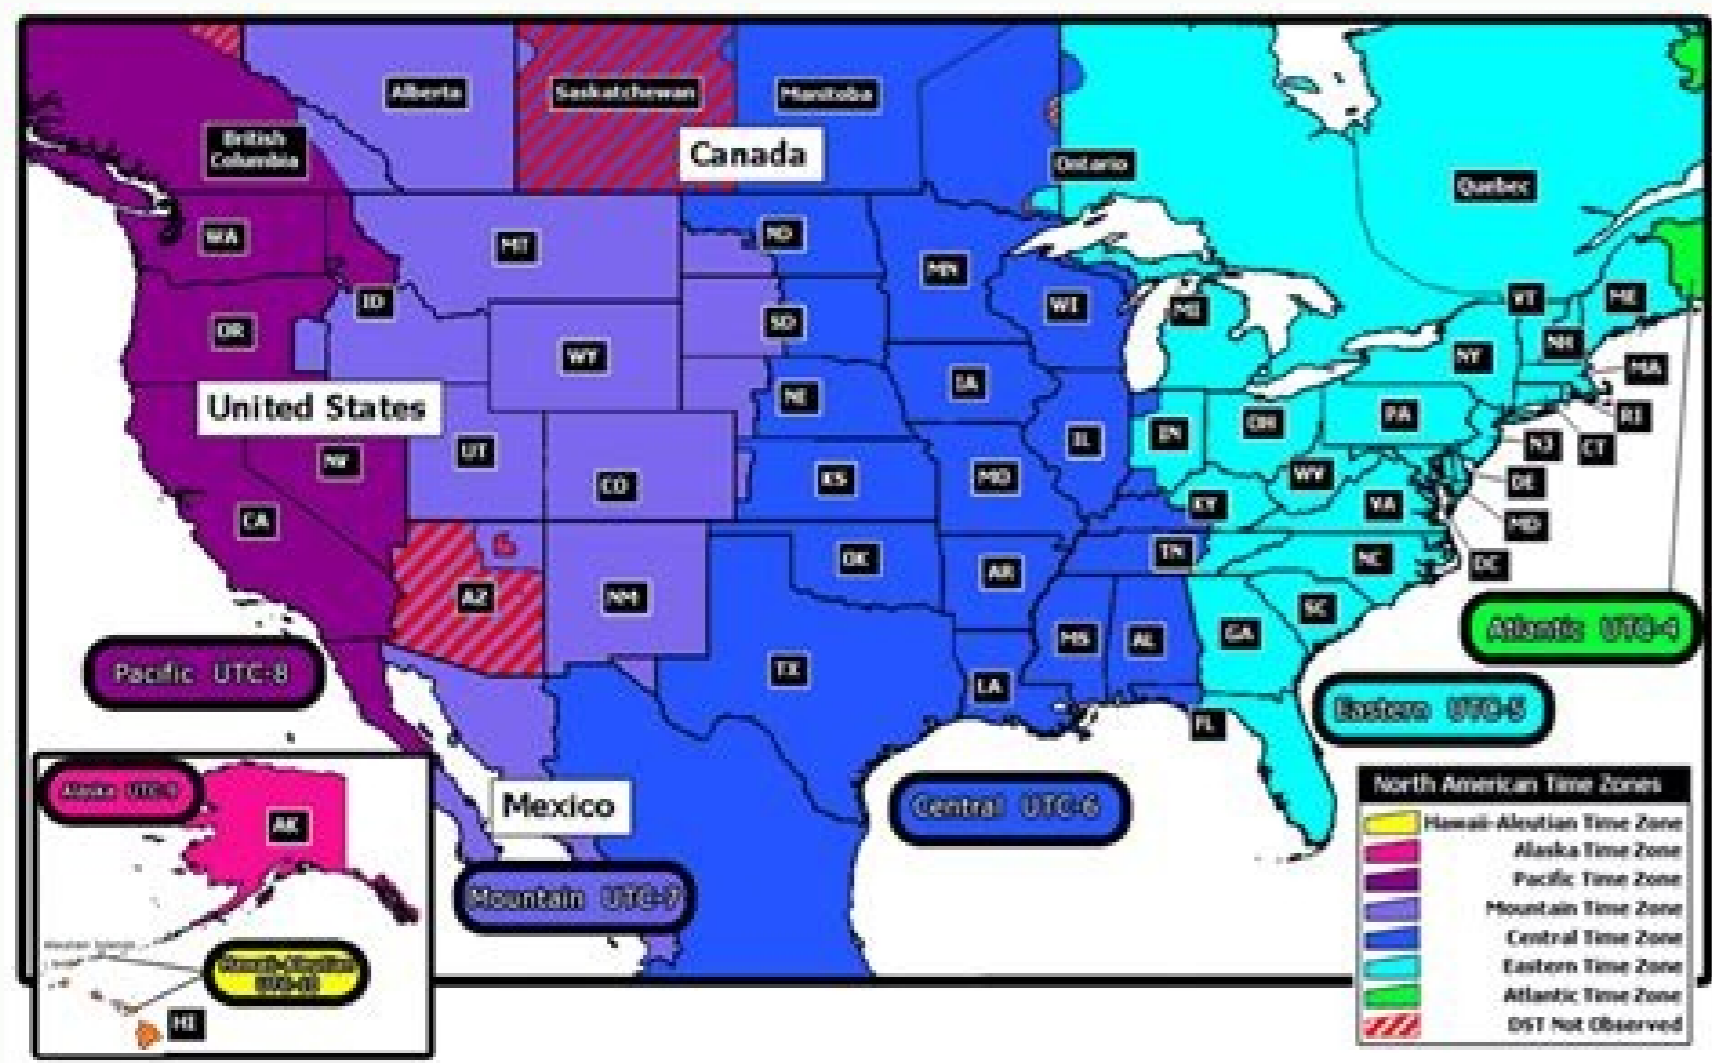

Usa time zone map with states pdf

Usa time zone map with cities and states. How many time zones in usa map. Usa time zone map with states names. Usa time zone map with states pdf. Us states with multiple time zones. Printable usa time zone map with states. How many us states are in multiple time zones. Us states by time zone map.